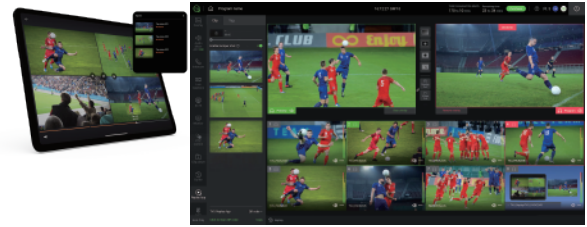

With TVU Producer, you can easily enhance your live streams by adding visually appealing graphic overlays, mixing audio to perfection, and instantly live streaming on any platform with just a single click. This innovative solution seamlessly integrates with Elgato Stream Deck and other partner products, offering a comprehensive suite of tools for a truly streamlined experience.

Features

- △ Enables seamless and frame-accurate switching of up to 8 live IP video streams. Includes full support for four (or eight) live video sources, external IP source, clip player source and custom source.
- △ Offers seamless connecting or switching between different live feeds or scenes using the Transitions special effect - dissolve, iris in and iris out.
- △ Includes clip player for enhanced basic and advanced operations including playlist and audio file support.
- △ Integrates with TVU Anywhere, TVU One, TVU Grid, TVU Partyline, TVU Replay and TVU RPS as well as support for any standard IP video stream including SRT, RTP, RTMP, HLS, HTTP, UDP, etc.

Clip Player

- △ Engage in multi-way communication between the producer, camera or graphics operators, audio engineers, and viewers behind the scenes using TVU Partyline.
- △ Provides a dedicated separate interface built for audio operators to mix audio for the program separately from video and graphics operation.
- △ Includes support for 2, 4, 6, or 8 embedded output audio channels for multi-language outputs.
- △ Publish live and recorded content in landscape and vertical mode for social media platforms or virtually any CDN.
- △ Supports third-party multi-channel graphics from Singular.live and Viz Flowics.
- △ Create playlists within TVU Replay and bring them into the dedicated thumbnail preview within TVU Producer as clips instantly and ready to be produced.